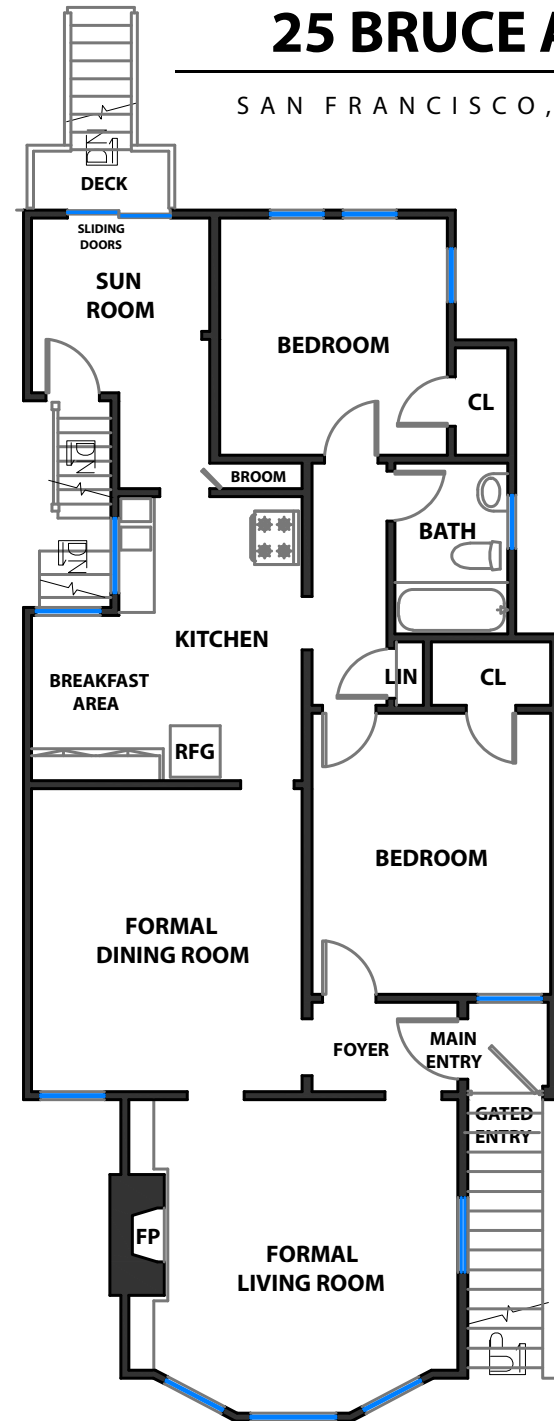

### LIVING SPACE

Square Footage: 1158 Sq Ft\*

\* Main Level 1158

### NON-LIVING SPACE

Square Footage: 956 Sq Ft\*

\* Garage / Storage 956

### APPROXIMATE TOTAL LIVING & NON-LIVING SPACE

Square Footage: 2114 Sq Ft\*

LOWER LEVEL

# 25 BRUCE AVENUE

SAN FRANCISCO, CALIFORNIA

MAIN LEVEL