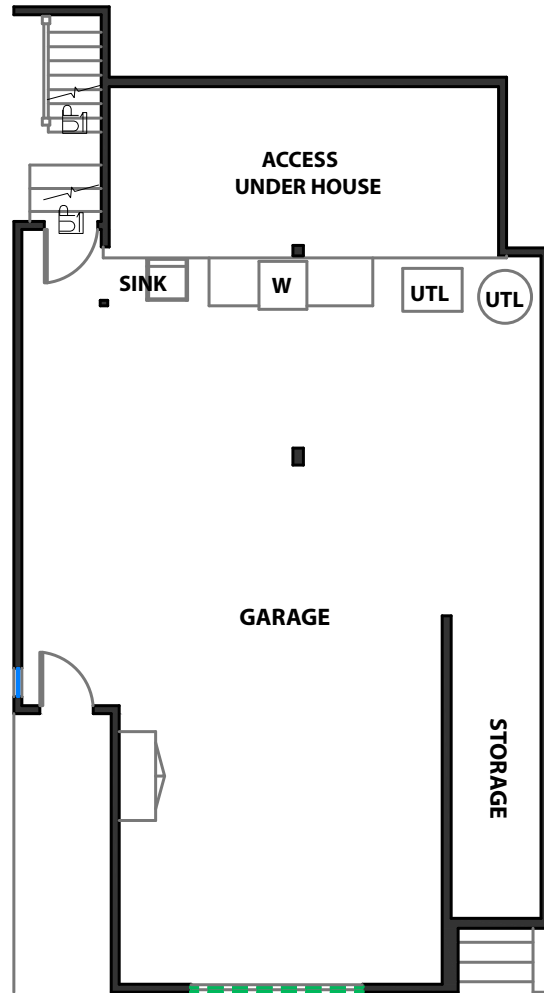

### LIVING SPACE

Square Footage: 1158 Sq Ft\*

\* Main Level 1158

### NON-LIVING SPACE

Square Footage: 956 Sq Ft\*

\* Garage / Storage 956

### APPROXIMATE TOTAL LIVING & NON-LIVING SPACE

Square Footage: 2114 Sq Ft\*

LOWER LEVEL